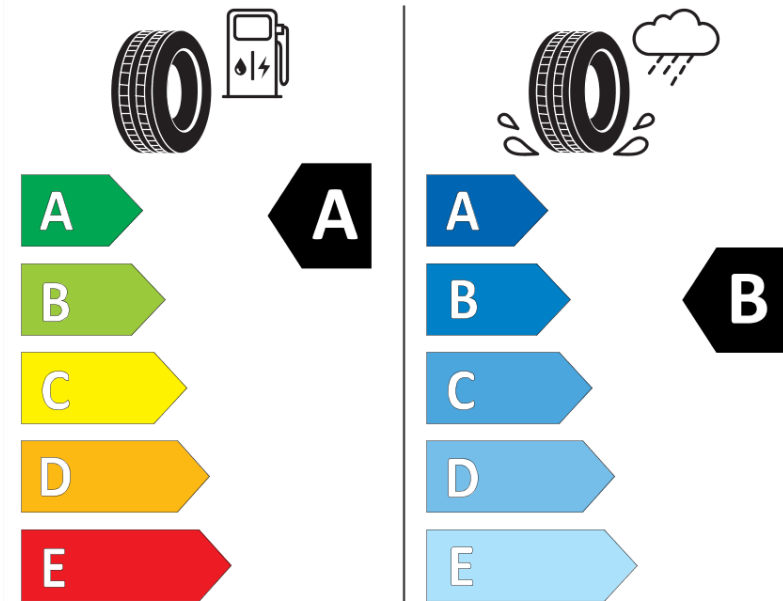

Product Information Sheet

Delegated Regulation (EU) 2020/740

Supplier name or trademark	MICHELIN
Commercial name or trade designation	PRIMACY 4 S3
Tyre type identifier	768534
Tyre size designation	195/55R16
Load-capacity index	87
Speed category symbol	H
Fuel efficiency class	A
Wet grip class	B
External rolling noise class	B
External rolling noise value	69
Severe snow tyre	No
Ice tyre	No
Date of start of production	49/18
Date of end of production	
Load version	SL
Additional information	195/55 R16 87H TL PRIMACY 4 S3 MI

More information on tyre labels and details is available under: <https://www.kia.com/eu/tyre-labels> (Link)

ENERG

MICHELIN

768534

195/55R16 87 H

C1

2020/740